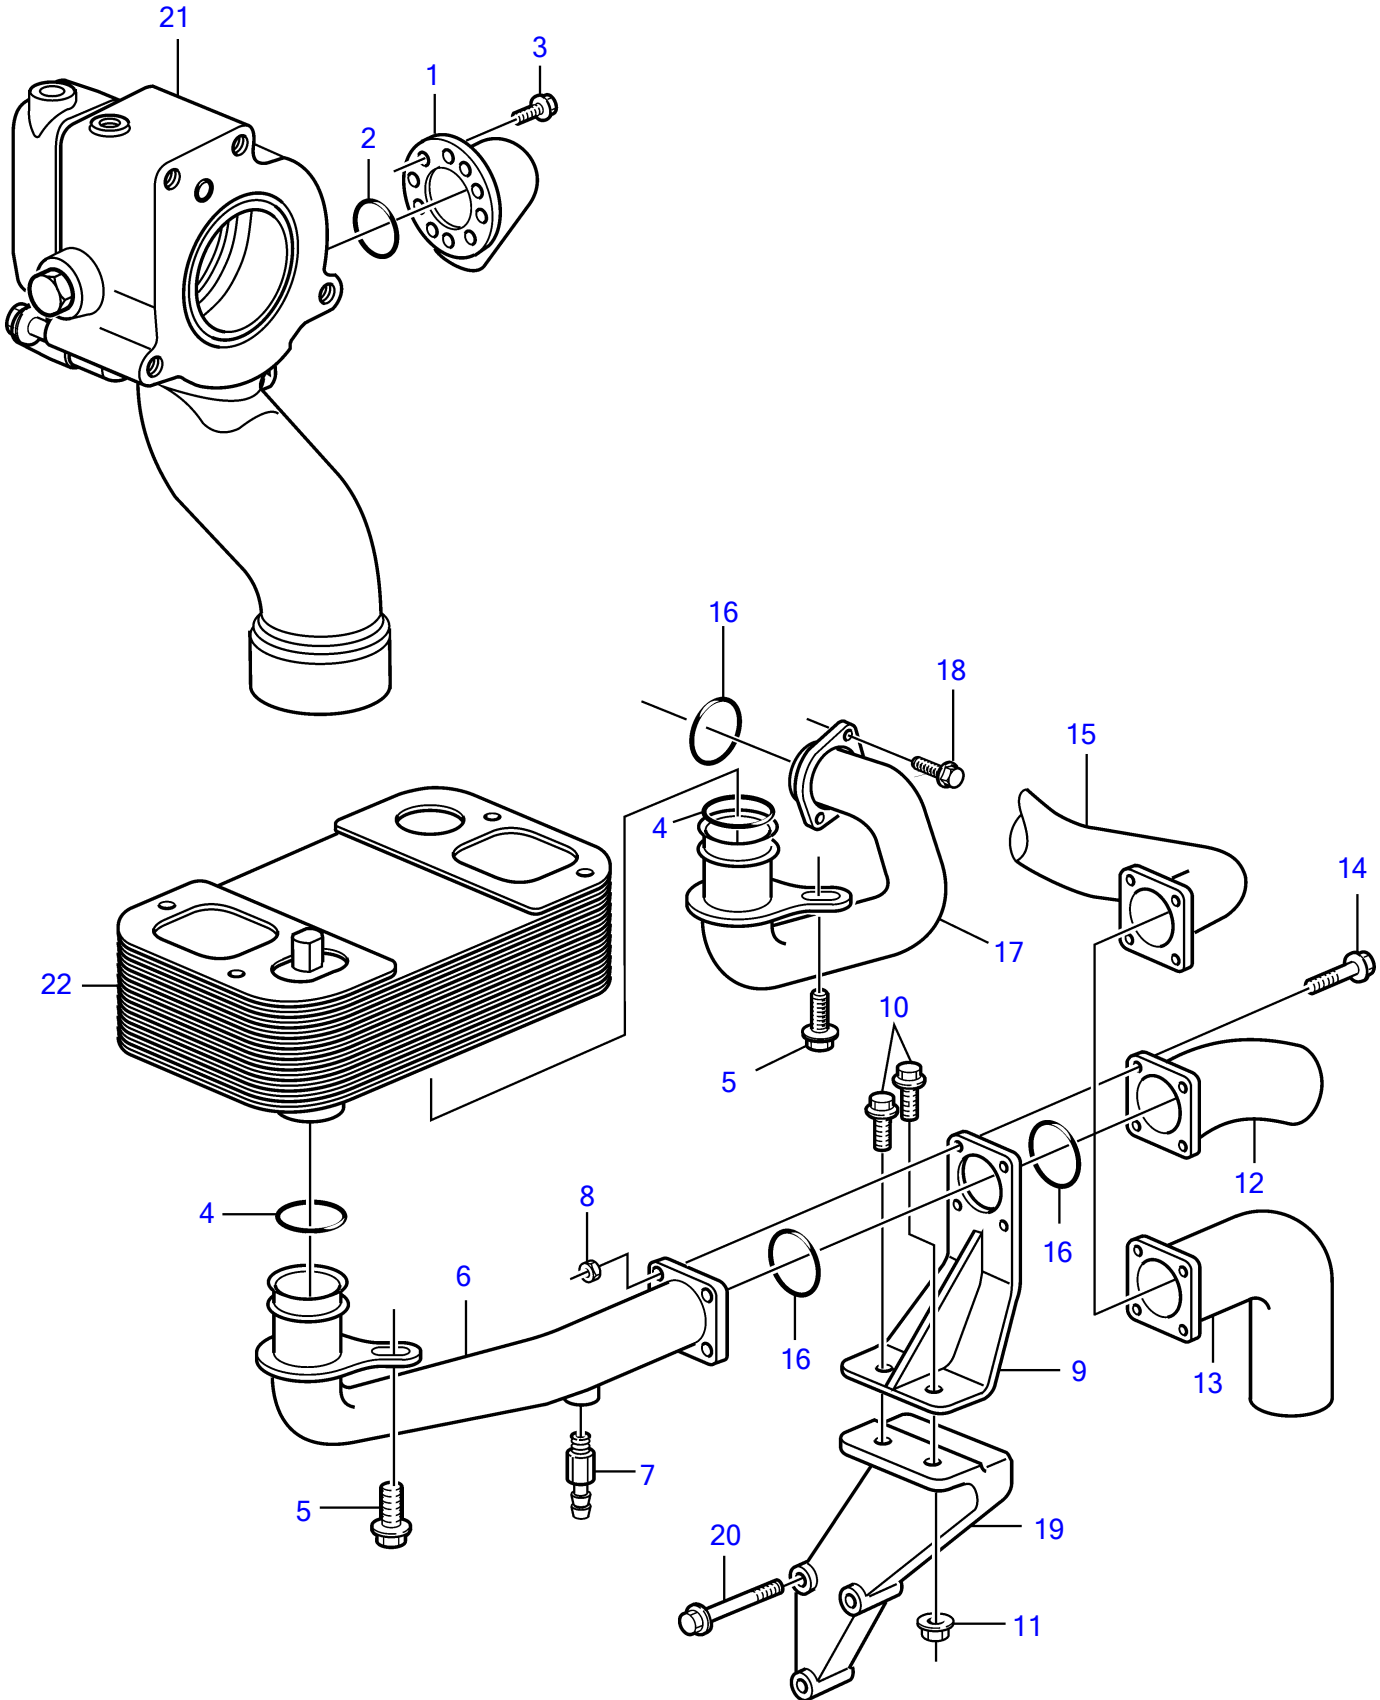

D12D-A MG

## D12D-A MG

REF	PART NO.	QTY	DESCRIPTION	SEE SEC.	NOTES
1	3828881	1	Hose connection		
2	925069	1	O-ring		
3	946173	2	Flange screw		
4	1547253	1	Sealing ring		
5	948217	1	Flange screw		
6	3830521	1	Coolant pipe		
7	949918	1	Shut-off cock		
8	945408	4	Flange nut		
9	3830736	1	Bracket		
10	965185	2	Flange screw		
11	971095	2	Flange nut		
12	3830257	1	Riser		Alt 30°
13	3830255	1	Riser		Alt 90°
14	947760	4	Flange screw		
15		1	Water pipe, oil cooler-rev.gear		
16	843584	2	Gasket		
17	3832829	1	Coolant pipe		
18	945444	2	Flange screw		
19	865376	1	Bracket		
20	965188	3	Flange screw		
21		1	Thermostat housing		Early type
			.		
			.	4313	
		1	Thermostat housing		Late type
			.		
			.	8085	
22		1	Intercooler		
			.		
			.	5854	